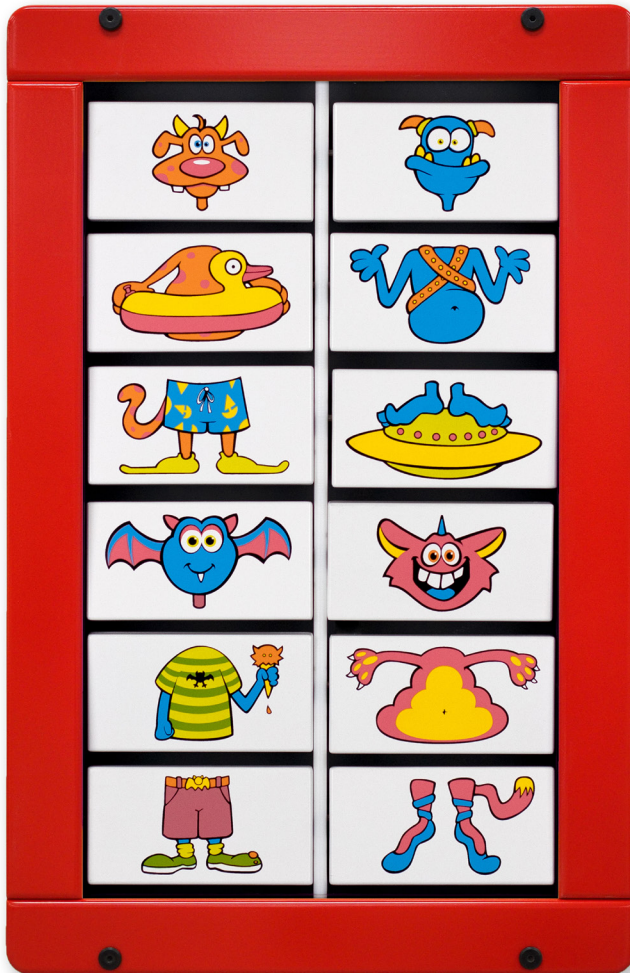

BEASTY BLOCKS

AM18

SIDE A

SIDE B

PRODUCT INFORMATION

Silly imaginative characters! Flip flop the funny beastie blocks and create silly looking character combinations. This activity helps young readers to develop matching and patterning skills, a necessary pre-cursor to reading. This play module can be mounted into any play system. Available only in an AM type frame style, a wall-mount housing is required to attach this activity directly to the wall.

DIMENSIONS

Size: 18" (45cm)w x 27.5" (70cm)h