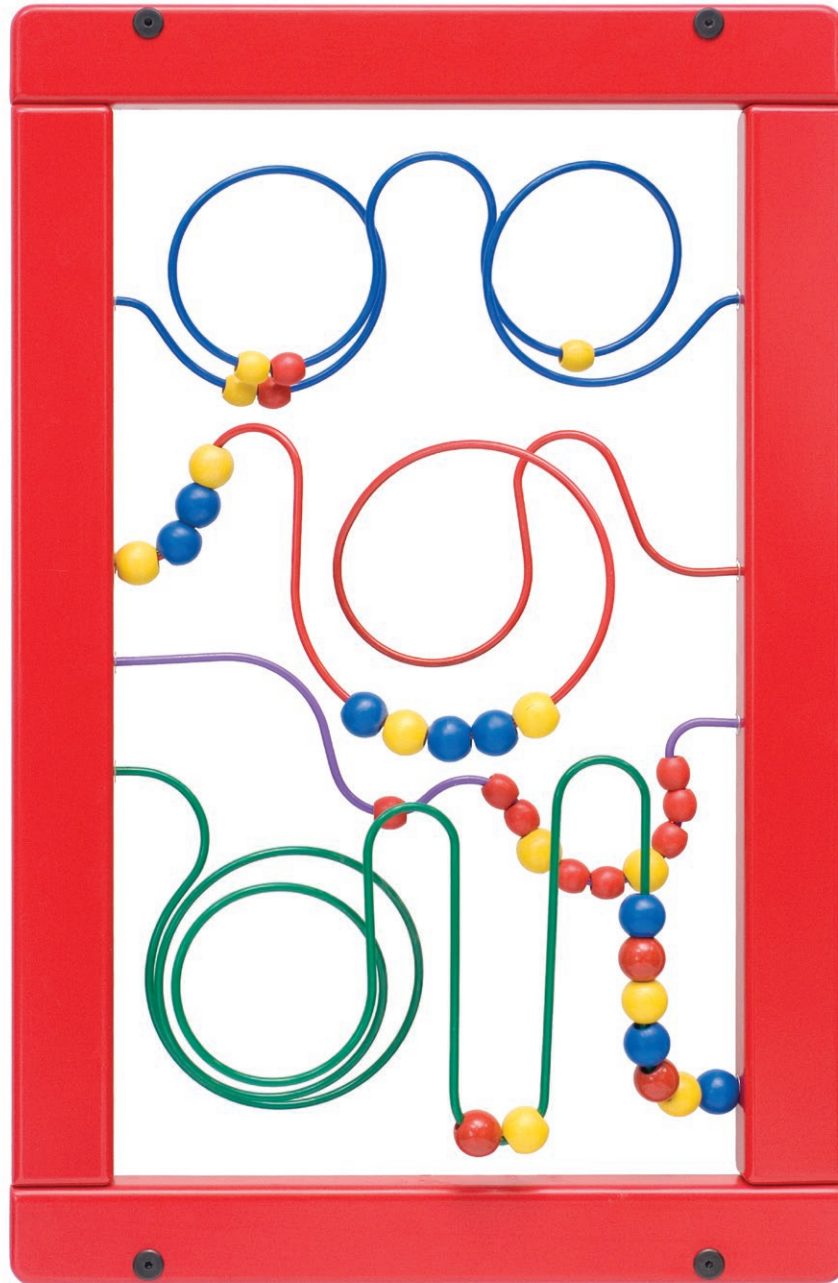

# KEEBEADS MAZE

AM01

## PRODUCT INFORMATION

Up, and down, and around. Move the beads along uniquely coloured wires. A great hands-on activity! This play module can be mounted into any play system. Available only in an AM type frame style, a wall-mount housing is required to attach this activity directly to the wall.

## DIMENSIONS

Size: 18" (45cm)w x 27.5" (70cm)h